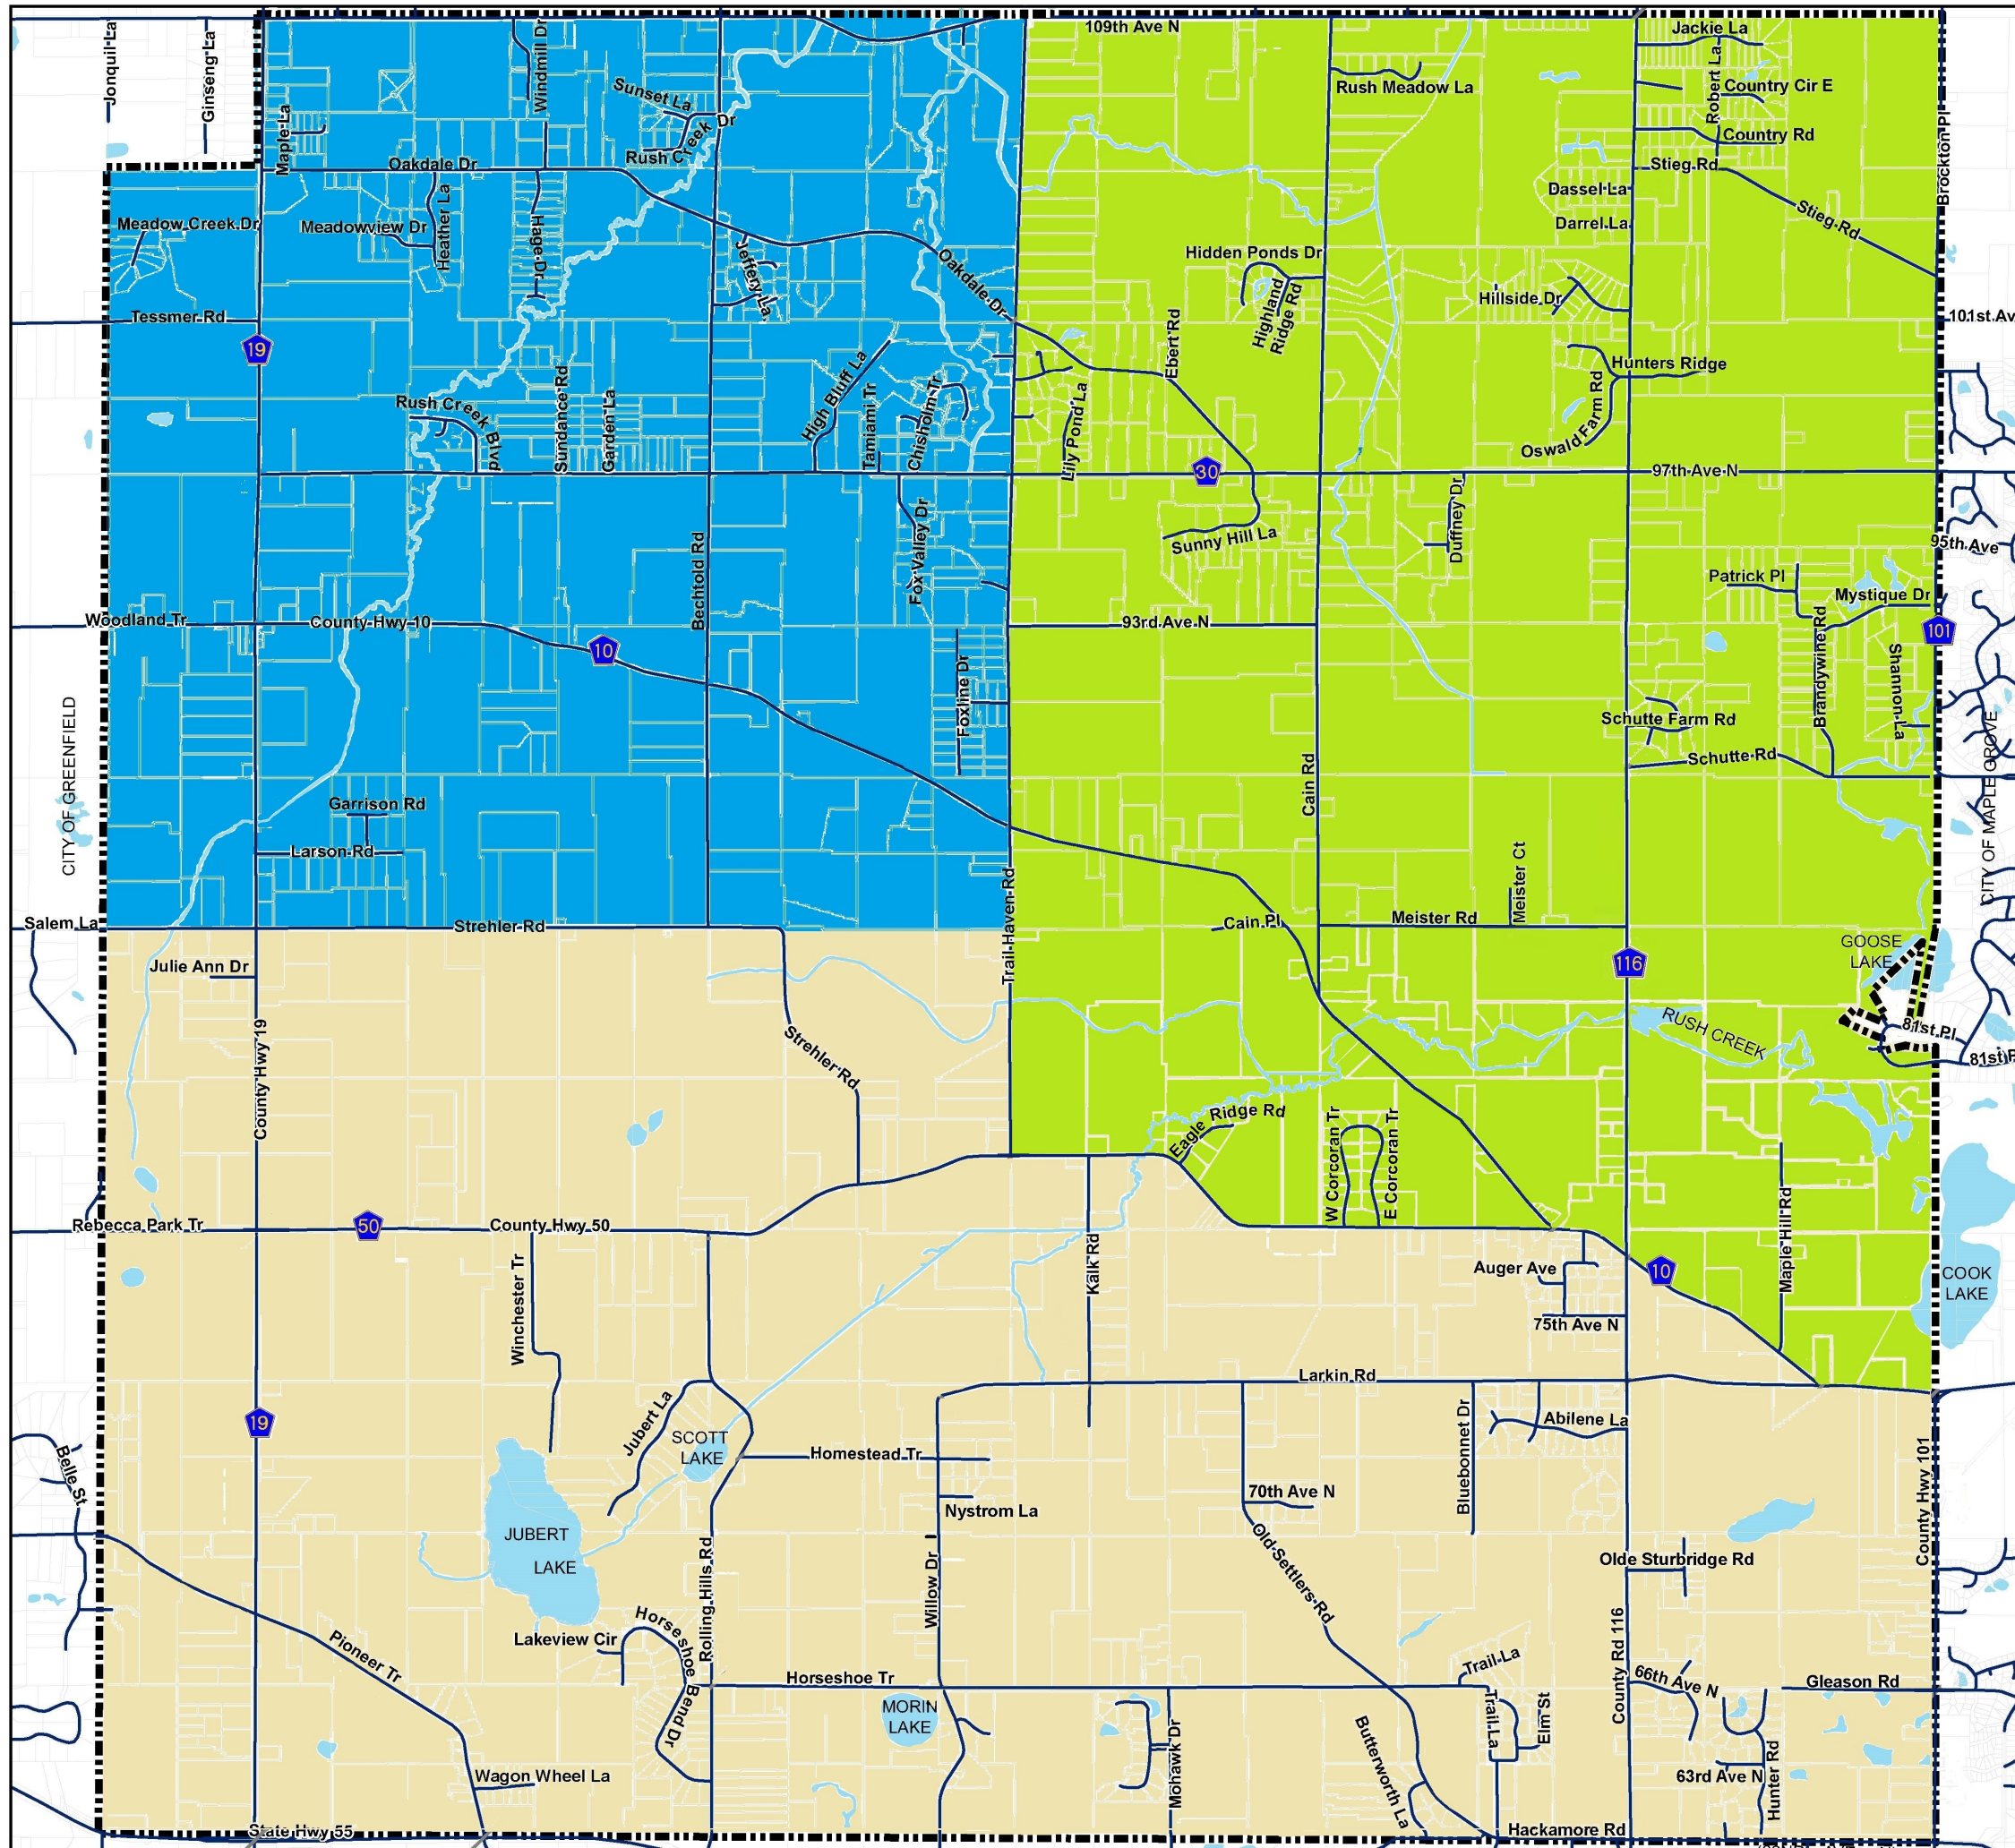

HANOVER FIRE DEPARTMENT

ROGERS FIRE DEPARTMENT

LORETTO FIRE DEPARTMENT

FIRE PROTECTION DISTRICTS

- HANOVER FIRE DEPARTMENT
- ROGERS FIRE DEPARTMENT
- LORETTO FIRE DEPARTMENT

- Road Centerline
- City Limit
- Open Water